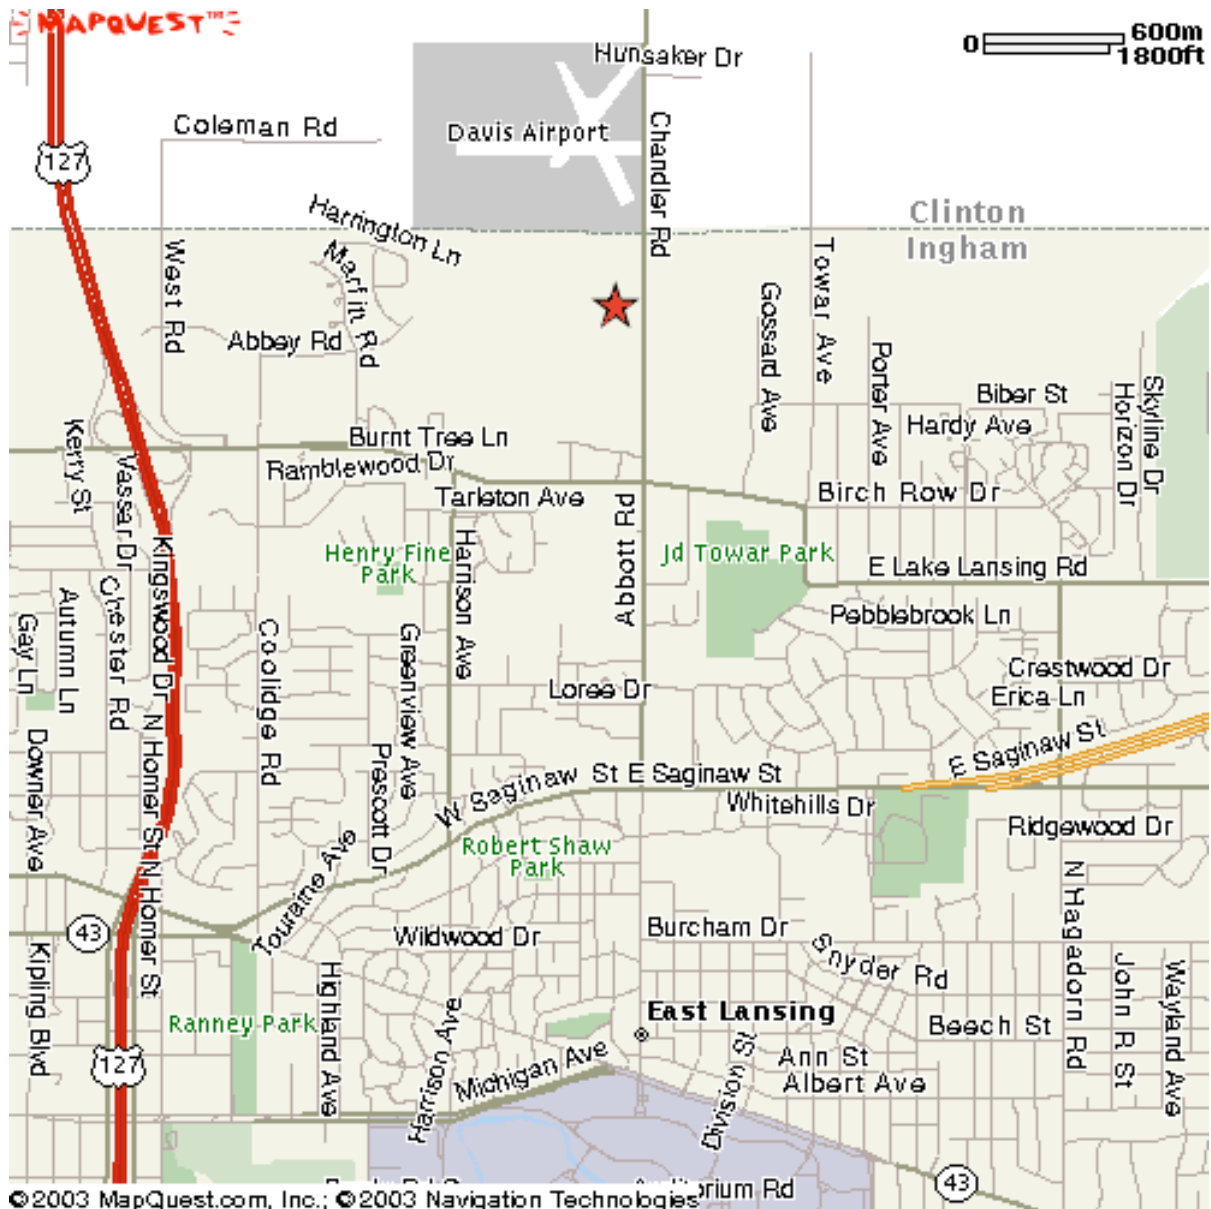

# EAST LANSING SOCCER COMPLEX

## From Saginaw St.

1. Heading either East or West on Saginaw Street in East Lansing
2. Go North on Abbott Road
3. Cross Lake Lansing Road, Abbott becomes Chandler Road
4. EL Soccer Complex is on the left less than 1 mile north of Lake Lansing Road

## From 127

1. Heading either North or South on 127
2. Take the Lake Lansing Road Exit
3. Go East on Lake Lansing Road, go past the intersections with Coolidge and then Harrison
4. At the Abbott/Chandler Road intersection with Lake Lansing Road, go North on Chandler
5. EL Soccer Complex is on the left less than 1 mile north of Lake Lansing Road