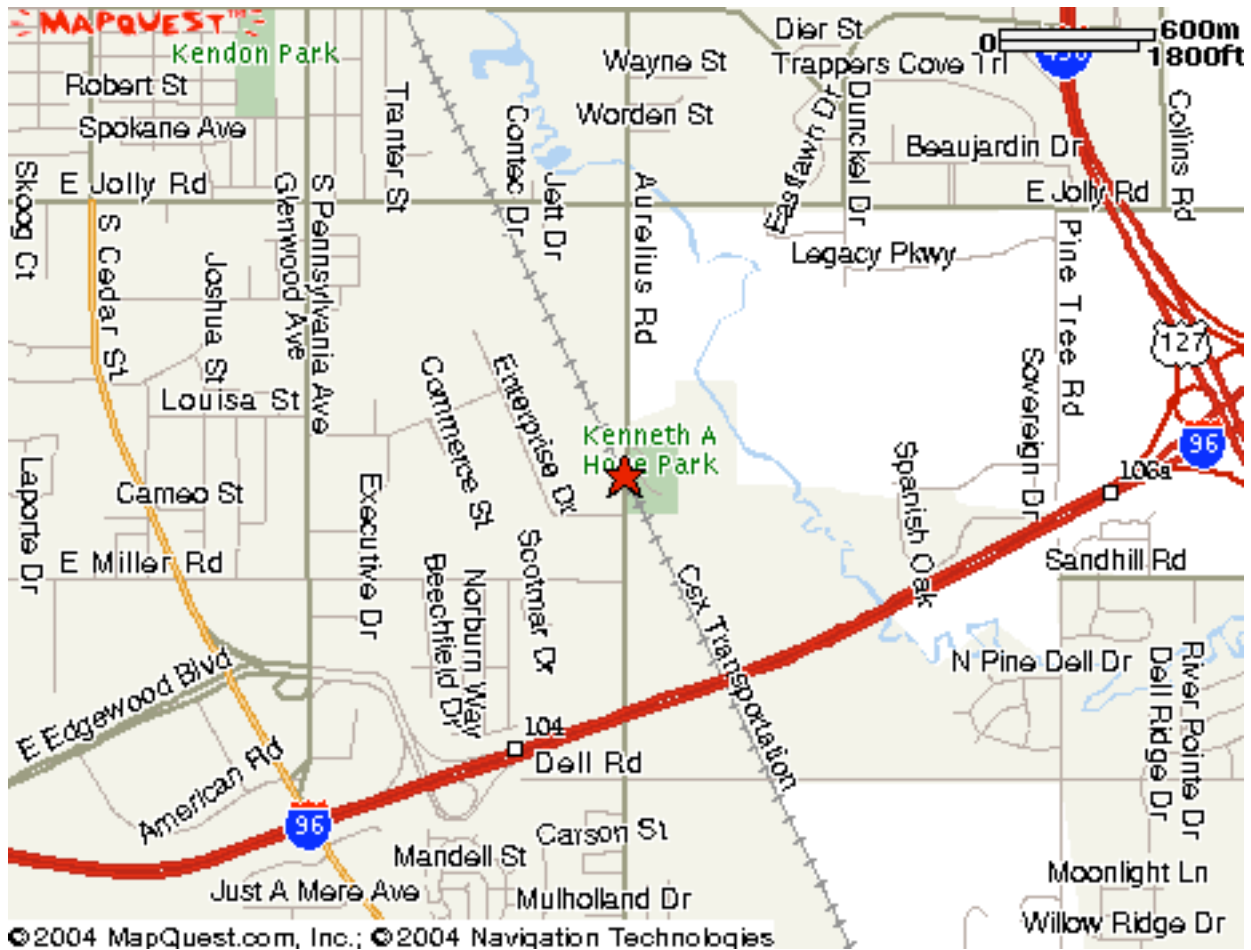

# KENNETH HOPE SOCCER COMPLEX

## From I-496/127

1. Take the Jolly Road exit.
2. Turn West on Dunkel Drive.
3. Turn Right (west) on Jolly Road. Go to the first traffic light.
4. Turn Left (south) on Aurelius Road.
5. The entrance to Kenneth Hope Soccer Complex is on the left approximately 1/2 mile south of Jolly.